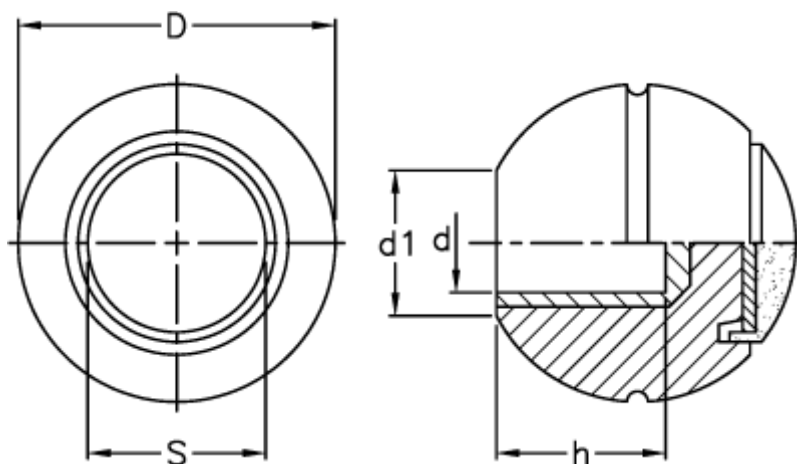

Article number: 2304055201

Description: E+G Knob w/transparent cap
SH.45 N-12

Measures

$d = 12$

$D = 45$

$d1 = 21$

$h = 21$

$S = 25$